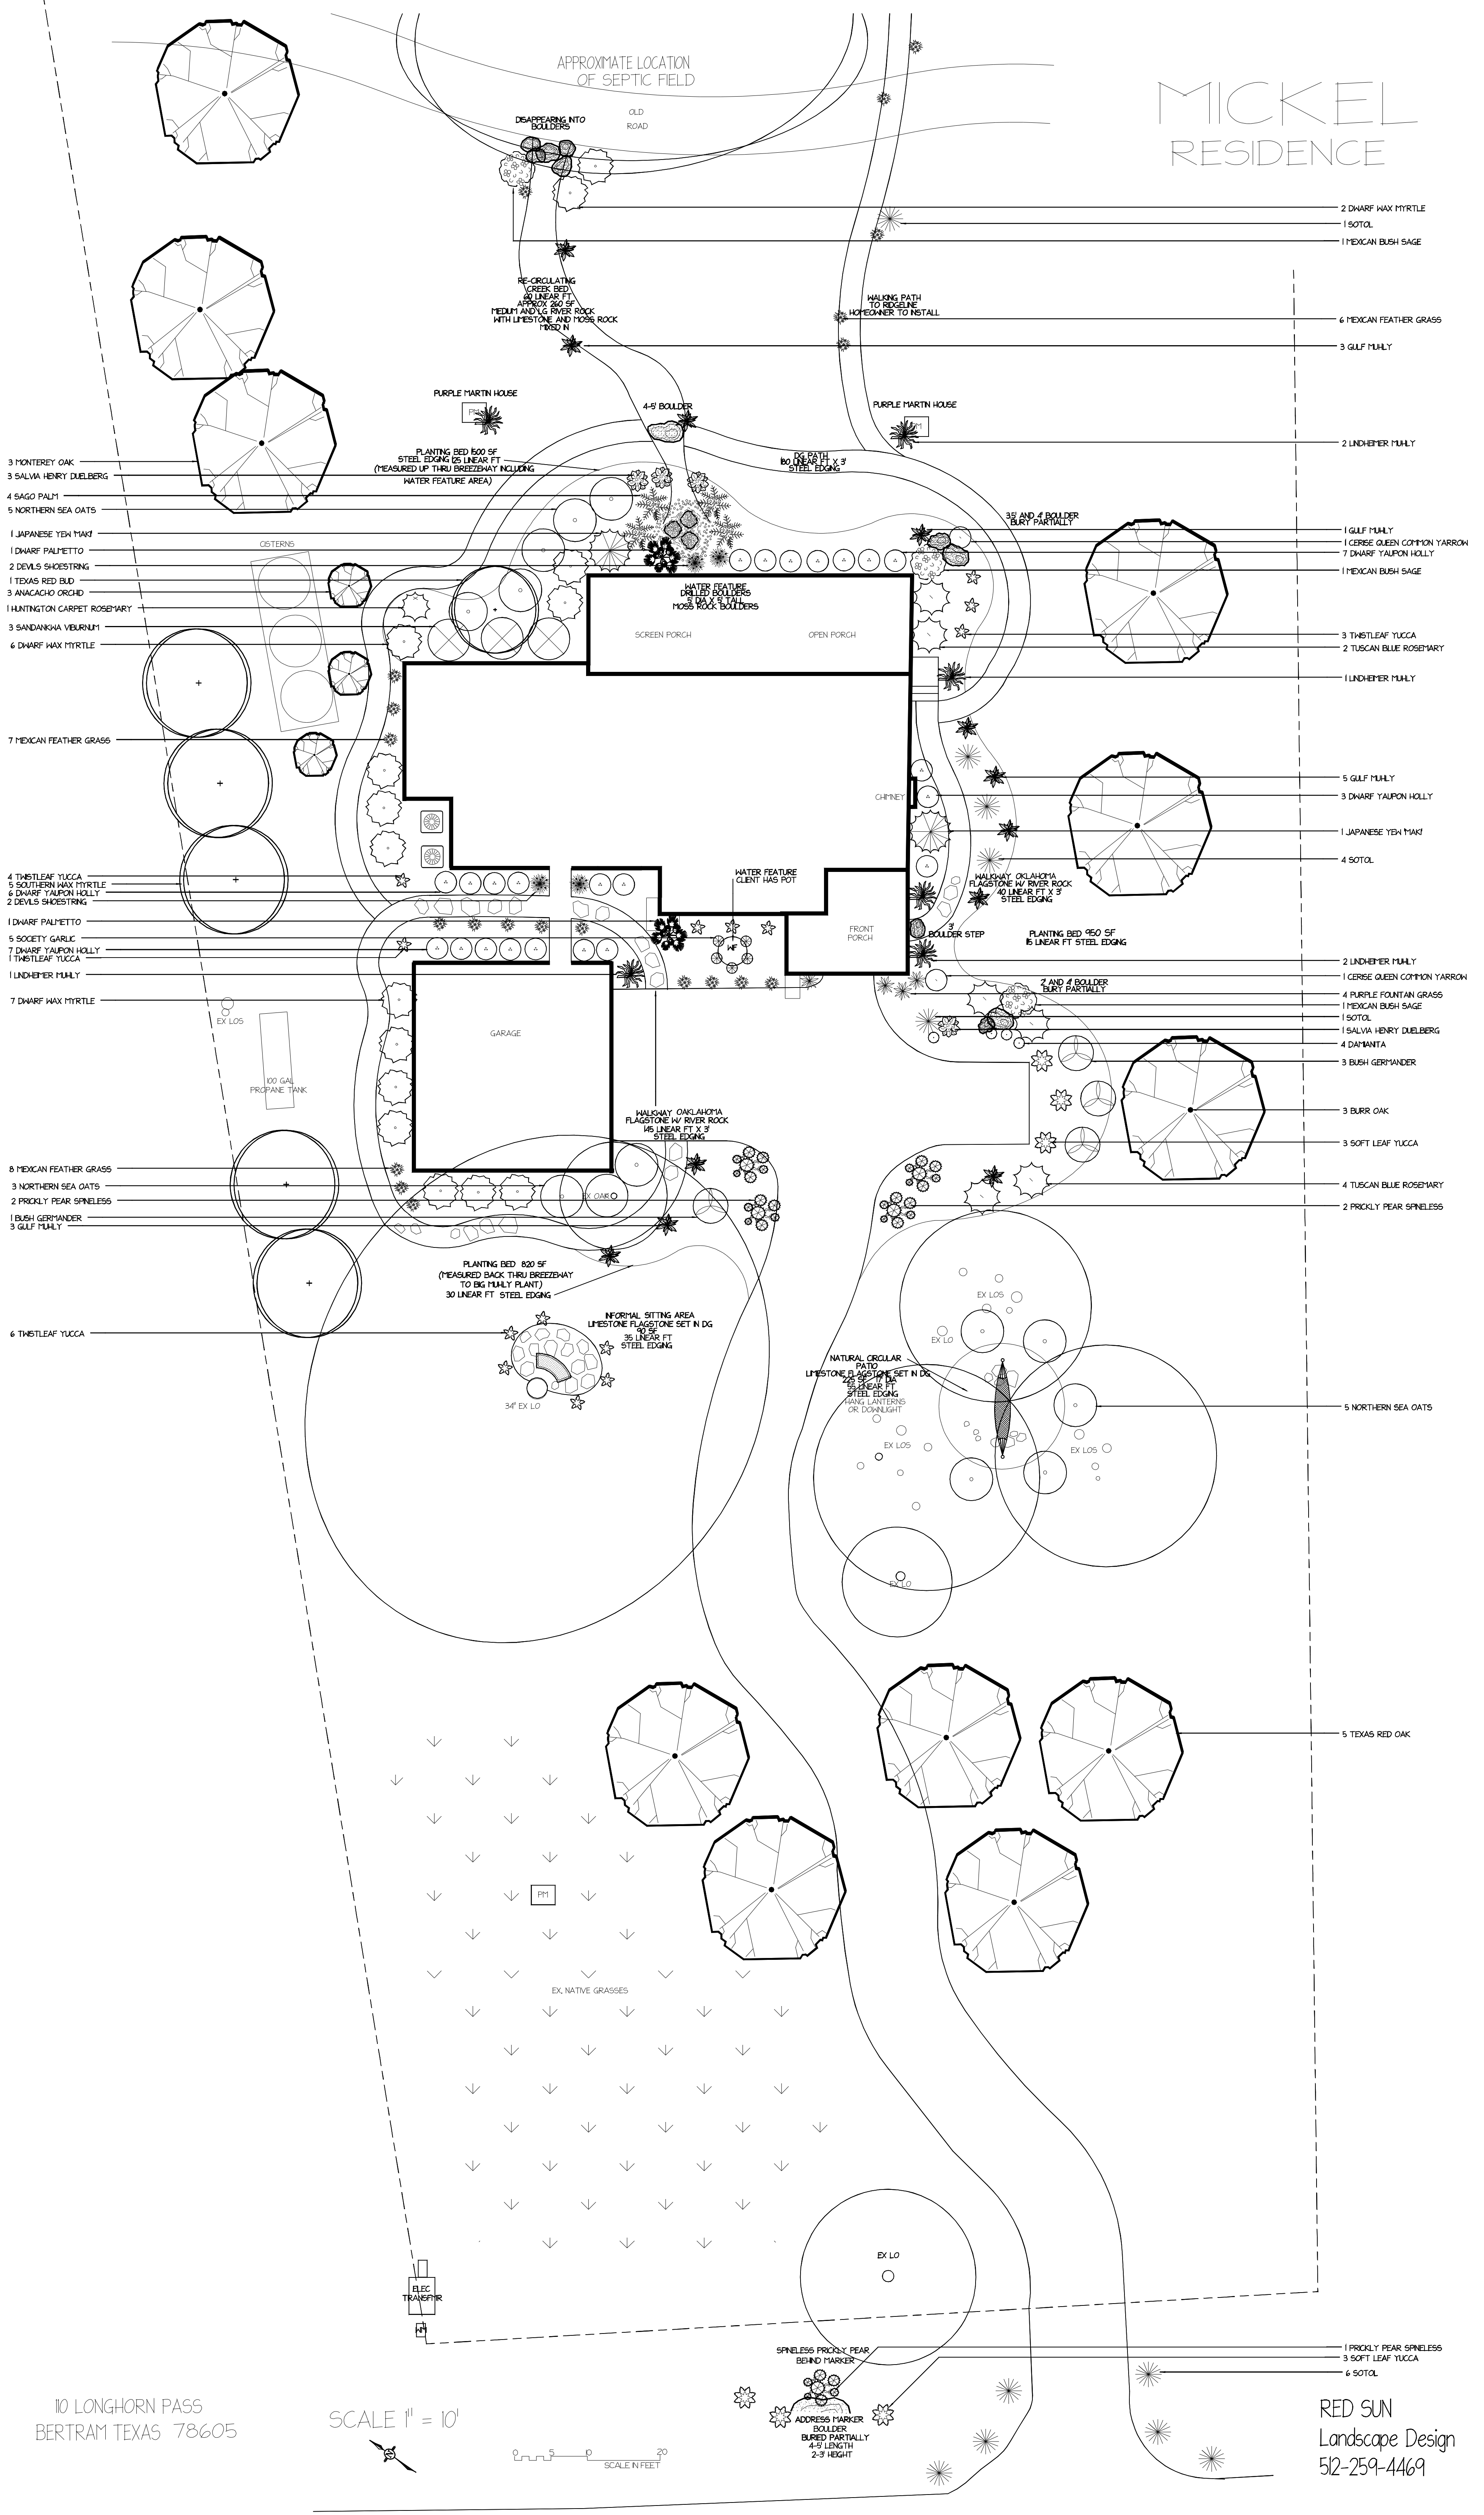

MICKEL RESIDENCE

10 LONGHORN PASS
BERTRAM TEXAS 78605

SCALE 1" = 10'

RED SUN
Landscape Design
512-259-4469